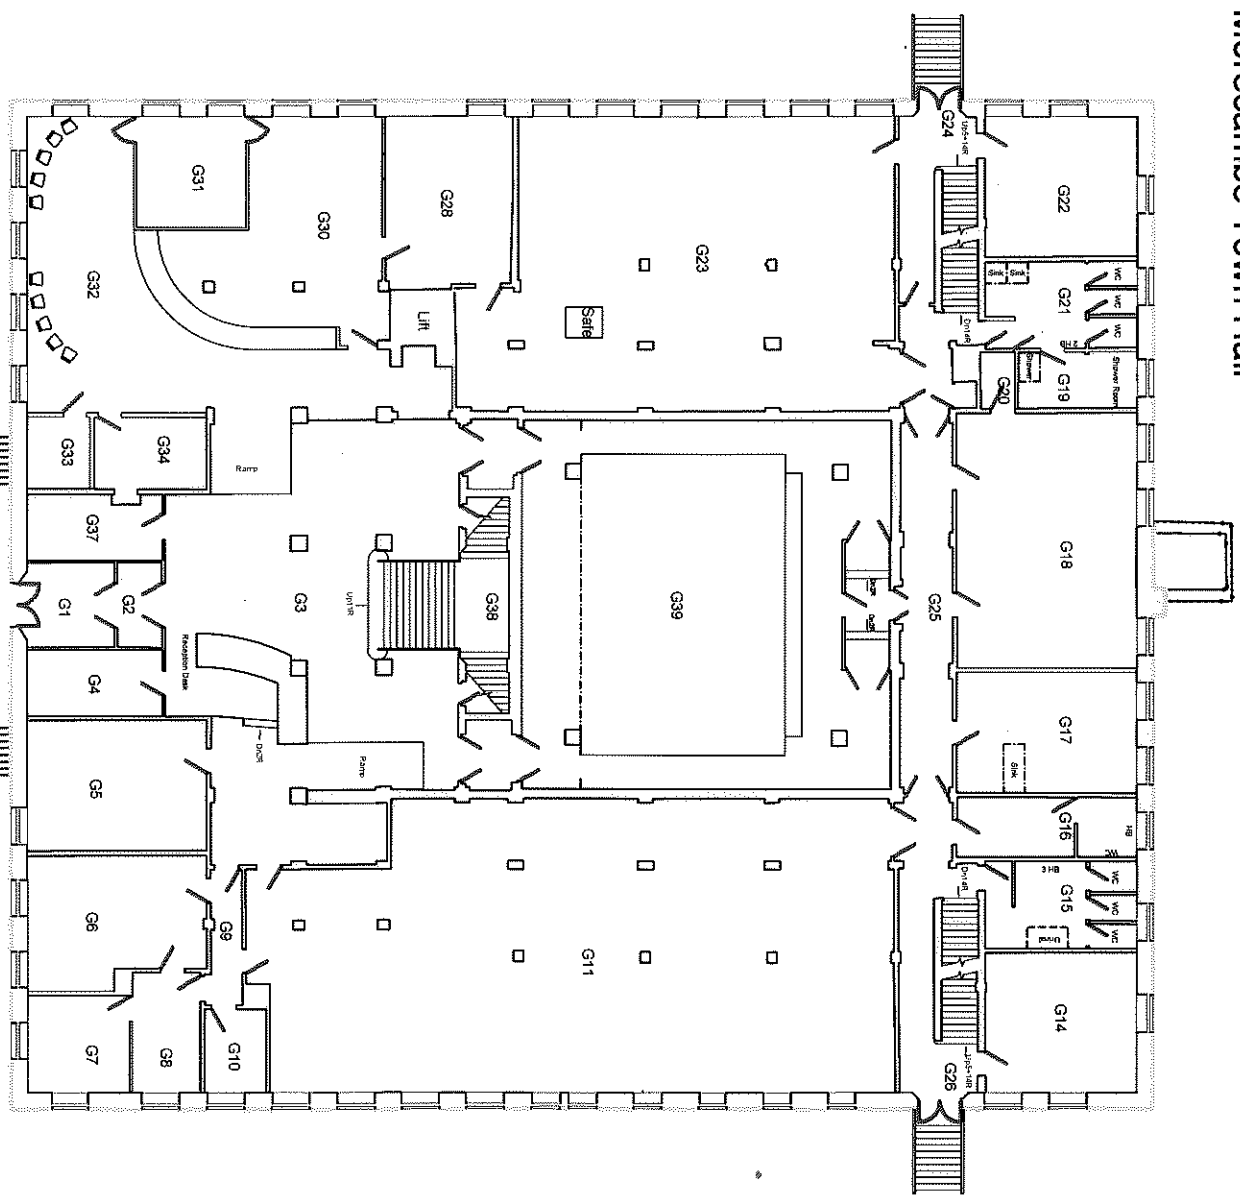

Morecambe Town Hall

Scale: 1:100 @ A2

Basement Floor Plan

Morecambe Town Hall

Scale: 1:100 @ A2

Ground Floor Plan

Scale: 1:100 @ A2

Morecambe Town Hall

First Floor Plan